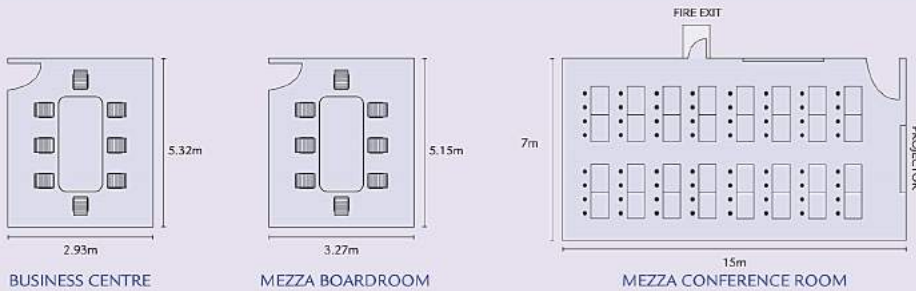

## Guest Rooms

**Contemporary Cutting Edge Comfort**

Park Plaza Bangkok Soi 18 features three room types; Deluxe, Executive and Executive Studio Suites. Our Deluxe rooms have a range of King and Twin bed options while our Executive king rooms having a superior view looking down Sukhumvit Soi 18. Our Executive Studio Suites are 45sqm, giving that added space and luxurious feel, perfect for business or leisure. All rooms have an excellent Ergonomic chair, laptop-enabled 37-inch LCD TVs with multi-media hubs, state of the art Wi-Fi connectivity, luxury beds with 350-thread count linen, and a choice of fine allergen-free pillows, combine to create maximum comfort for your stay. Our In-room dining menu fulfills your cravings from 6am to midnight.

## Business & Pleasure Time

Three flexible meeting rooms, a maximum capacity of 100 theatre and 72 classroom style, with full technical equipment and support available.

**Business Centre :** perfect for meetings / boardroom style discussions complete with built in 42 inch Plasma screen. Natural daylight.

VENUE	SIZE SQM	CAPACITY: MAXIMUM PARTICIPANTS					
		BOARDROOM	THEATRE	CLASSROOM	U-SHAPE	HOLLOW	BANQUET
Business Centre (Lobby)	16	8	-	-	-	-	-
Mezza Boardroom (2nd Floor)	17	10	-	-	-	-	-
Mezza Conference Room (2nd Floor)	111	48	100	72	42	48	64