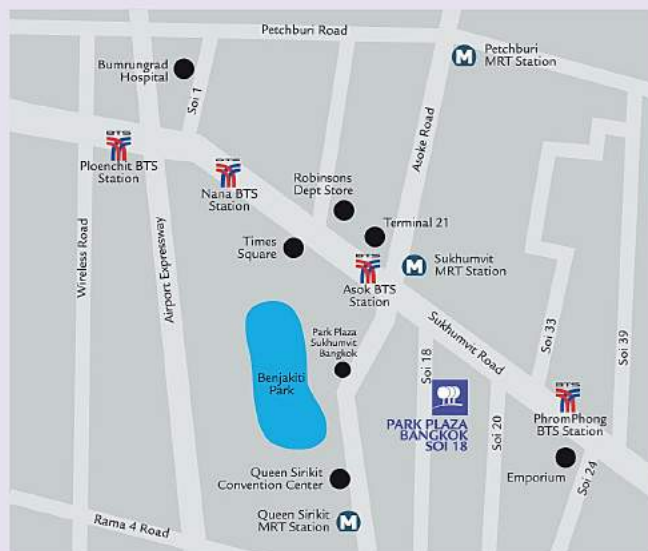

# Park Plaza Bangkok Soi 18

The Park Plaza Bangkok Soi 18, located on Sukhumvit Road Soi 18, is a contemporary mid-scale full service hotel that comprises 125 cutting edge design rooms and suites decorated with modern Thai flair. The hotel also has creative and chic dining options, business center, rooftop swimming pool, whirlpool and gymnasium.

## Location

**The very heart of Vibrant, Pulsating Sukhumvit!**

Located in the heart of Bangkok's pulsating Asoke Sukhumvit district - the city's most sought after shopping and entertainment area - the property is a 5 minute walk to BTS Asoke skytrain and MRT Sukhumvit subway stations, making access to Bangkok's business district, Terminal 21, Emporium and numerous entertainment options ideal.

From Suvarnabhumi International Airport, take Rama 9 Expressway towards city center. Exit at Rama 4 exit and turn left. Left turn again at the Rama 4 intersection by Queen Sirikit National Convention Center. Continue for 2.5km, then turn right at the Asoke Intersection. Stay on the right hand side of Sukhumvit Road until you reach Sukhumvit Soi 20. Make a U-turn. After U-turn, continue for 200m till Sukhumvit Soi 18. Turn left into Sukhumvit Soi 18 and continue for 200m.

You will arrive at Park Plaza Bangkok Soi 18 on the left.