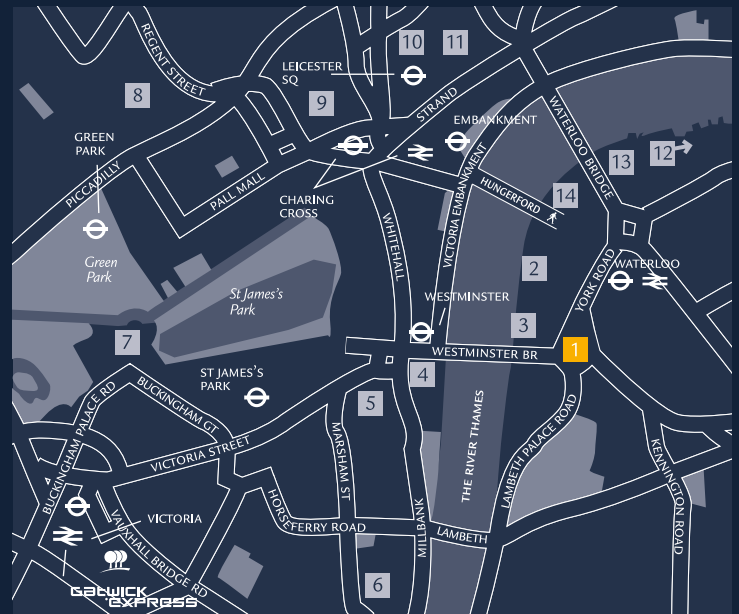

# PARK PLAZA WESTMINSTER BRIDGE LONDON

ART MEETS DESIGN  
IN ONE OF LONDON'S  
GRANDEST EVENTS  
AND LEISURE HOTELS

[parkplaza.com/  
westminsterbridge](https://parkplaza.com/westminsterbridge)

**Park Plaza**

WESTMINSTER BRIDGE  
LONDON

# PARK PLAZA WESTMINSTER BRIDGE LONDON

BOASTING SPECTACULAR VIEWS, PARK PLAZA WESTMINSTER BRIDGE LONDON IS THE PERFECT SETTING FOR A CONFERENCE, BUSINESS EVENT OR CITY BREAK ON THE SOUTH BANK. ICONIC ATTRACTIONS SUCH AS BIG BEN, THE HOUSES OF PARLIAMENT AND THE LONDON EYE ARE ALL WITHIN WALKING DISTANCE.

Situated on London's iconic South Bank, Park Plaza Westminster Bridge London lies in the heart of an eclectic area buzzing with festivals, exhibitions, film and theatre. Offering convenient access to Westminster and Waterloo Station, the hotel also places guests at the heart of the capital's financial and political centre.