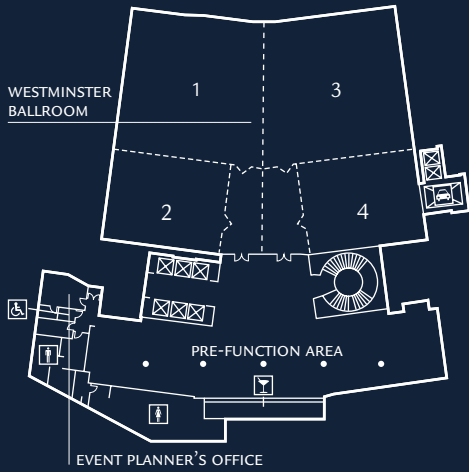

WESTMINSTER BALLROOM