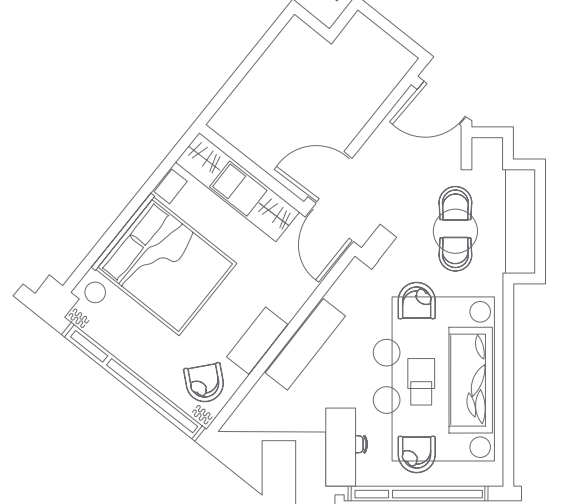

## ACCOMMODATION LAYOUT

**ONE BEDROOM SUITE  
WITH RIVER VIEW AND BALCONY**  
45-52M<sup>2</sup>

**TWO BEDROOM SUITE  
WITH RIVER VIEW AND BALCONY**  
76M<sup>2</sup>

**DELUXE RIVER VIEW ROOM**  
24M<sup>2</sup>

**OPEN PLAN STUDIO**  
35M<sup>2</sup>

**ONE BEDROOM SUITE  
RESTRICTED RIVER VIEW**  
42-52M<sup>2</sup>