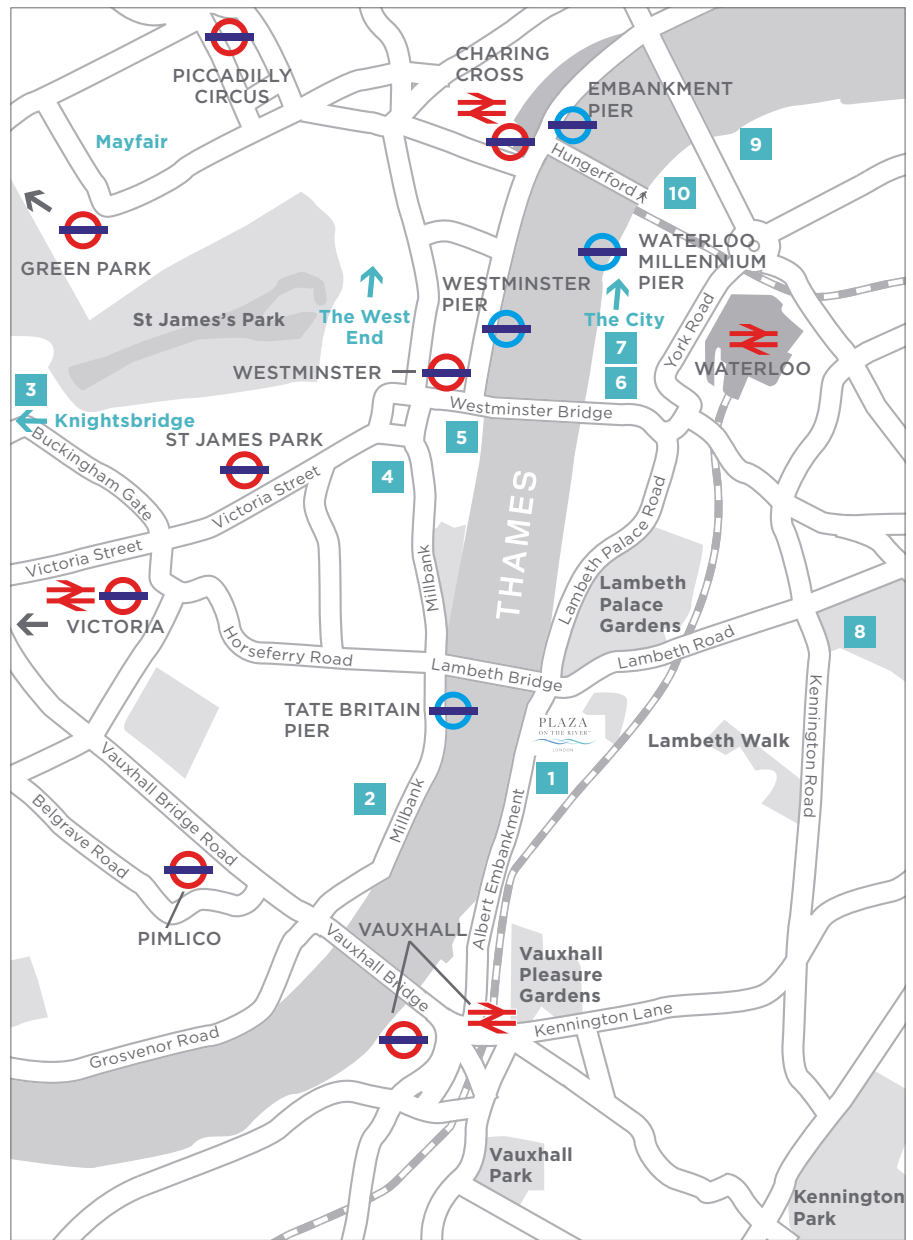

LUXURY REDEFINED

PLAZA  
ON THE RIVER™

LONDON

Situated in one of London's premier locations opposite Tate Britain on the vibrant South Bank, five-star Plaza on the River™ overlooks the Houses of Parliament, Big Ben and the London Eye.

Plaza on the River allows guests to immerse themselves in luxurious London living and experience discreet service where nothing is too much trouble, whilst enjoying riverside calm in the centre of the capital.

- |   |                                  |    |                         |
|---|----------------------------------|----|-------------------------|
| 1 | Plaza on the River               | 6  | SEA LIFE London         |
| 2 | Tate Britain                     | 7  | London Eye              |
| 3 | Buckingham Palace                | 8  | Imperial War Museum     |
| 4 | Westminster Abbey                | 9  | The Oxo Tower           |
| 5 | Houses of Parliament and Big Ben | 10 | The Royal Festival Hall |