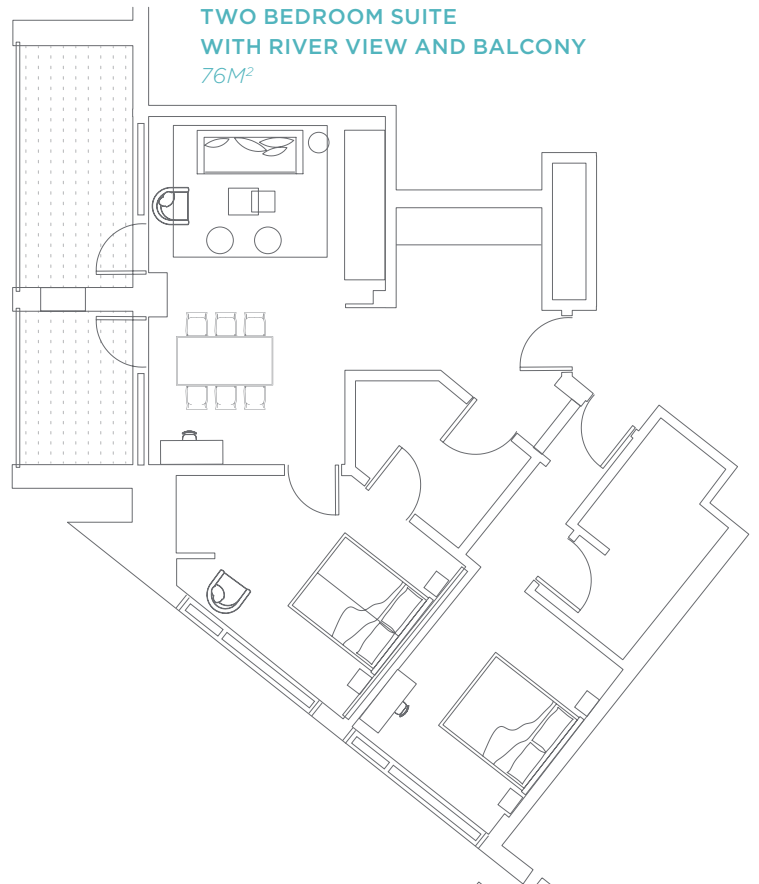

## FLEXIBLE LIVING

Plaza on the River's luxurious and spacious accommodation offers a comfortable home away from home, with 110 rooms and suites, which can be configured to accommodate up to six guests with the option to connect to additional rooms.

A selection of our suites come with a designated lounge, dining area, kitchenette and, in some cases, a teak floored balcony.

Choose a Deluxe River View room or Suite for uninterrupted views over London's skyline, ranging from the iconic Battersea Power Station to the Houses of Parliament and the vibrant South Bank.

## ACCOMMODATION LAYOUT

**ONE BEDROOM SUITE  
WITH RIVER VIEW AND BALCONY**  
45-52M<sup>2</sup>

**TWO BEDROOM SUITE  
WITH RIVER VIEW AND BALCONY**  
76M<sup>2</sup>

**DELUXE RIVER VIEW ROOM**  
24M<sup>2</sup>

**OPEN PLAN STUDIO**  
35M<sup>2</sup>

**ONE BEDROOM SUITE  
RESTRICTED RIVER VIEW**  
42-52M<sup>2</sup>