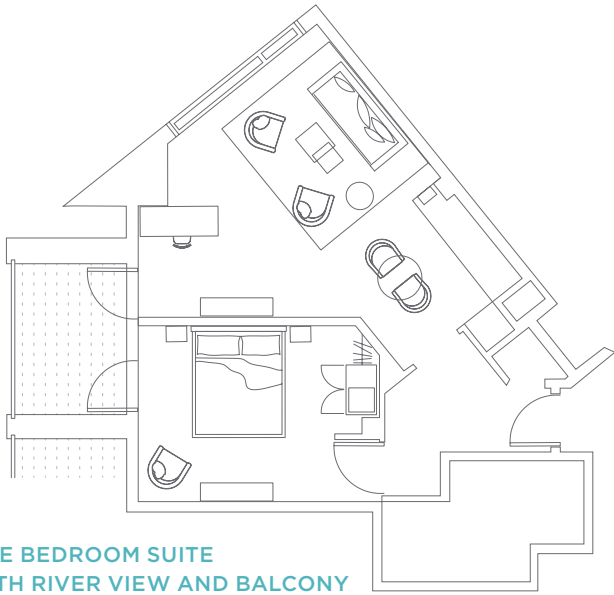

All 110 rooms and suites combine contemporary living with the latest technology to make you feel right at home, and guests can upgrade to receive access to the exclusive 12th floor Executive Lounge for stunning panoramic city views over the River Thames.

## FLEXIBLE LIVING

Plaza on the River's luxurious and spacious accommodation offers a comfortable home away from home, with 110 rooms and suites, which can be configured to accommodate up to six guests with the option to connect to additional rooms.

A selection of our suites come with a designated lounge, dining area, kitchenette and, in some cases, a teak floored balcony.

Choose a Deluxe River View room or Suite for uninterrupted views over London's skyline, ranging from the iconic Battersea Power Station to the Houses of Parliament and the vibrant South Bank.

## ACCOMMODATION LAYOUT

**ONE BEDROOM SUITE  
WITH RIVER VIEW AND BALCONY**  
45-52M<sup>2</sup>

**TWO BEDROOM SUITE  
WITH RIVER VIEW AND BALCONY**  
76M<sup>2</sup>

**DELUXE RIVER VIEW ROOM**  
24M<sup>2</sup>